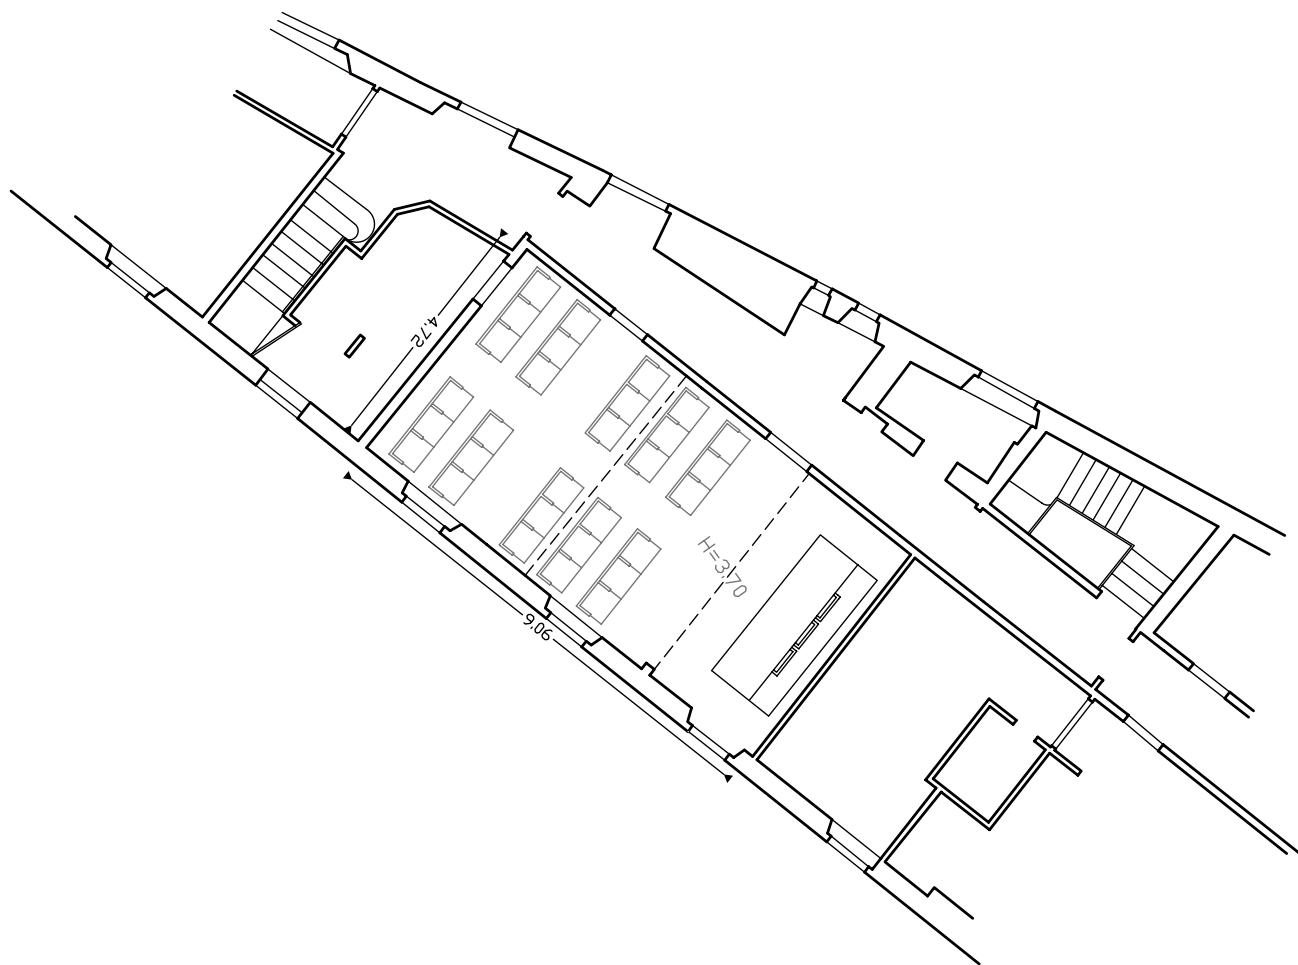

Convitto della Calza

Convitto della Calza | Piazza Della Calza, 6 50125 - Firenze , Italia | Tel. +39 055 222287 Fax +39 055 223912
www.calza.it • info@calza.it

Santa Croce

DIMENSIONS

Capacity: 20 Pax Maximum
height: 2,50 mt
Surface area: 55 sq. mt

FLOOR PLAN

Audience or horseshoe layout

ADDITIONAL AMENITIES

EQUIPPED WITH

- Loudspeaker system
- ADSL and ISDN connection to local or external network
- Overhead projector
- VHS or PC video projection
- Single and Double slide projection