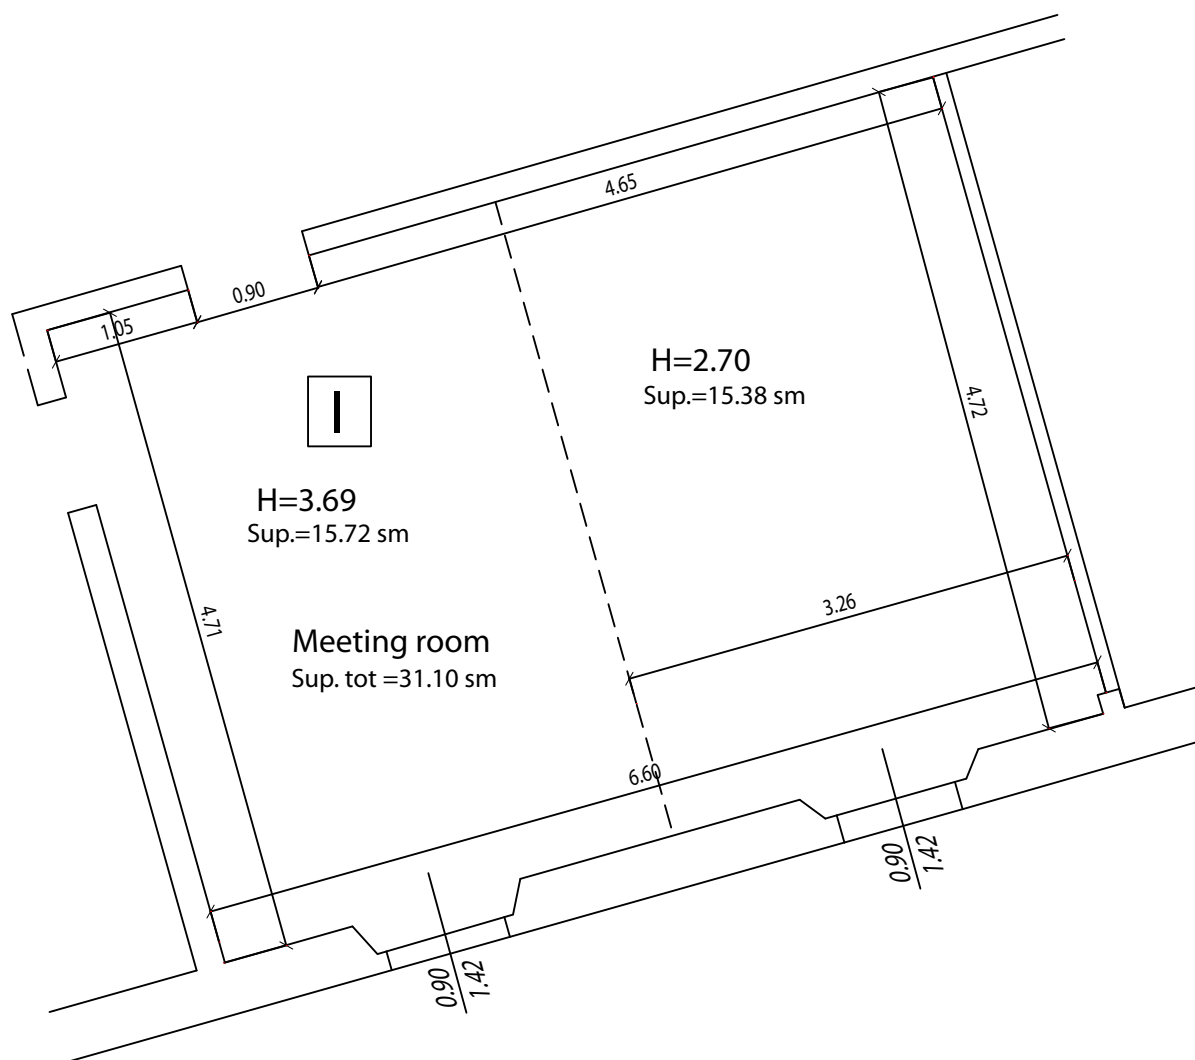

Convitto della Calza

Convitto della Calza | Piazza Della Calza, 6 50125 - Firenze , Italia | Tel. +39 055 222287 Fax +39 055 223912
www.calza.it • info@calza.it

Santa Croce

DIMENSIONS

Capacity 24 Pax Maximum
height 2,50 sm
Surface area : 31,10 sm

FLOOR PLAN

Audience or horseshoe layout

ADDITIONAL AMENITIES

EQUIPPED WITH

- Loudspeaker system
- ADSL and ISDN connection to local or external network
- Overhead projector
- VHS or PC video projection
- Single and Double slide projection