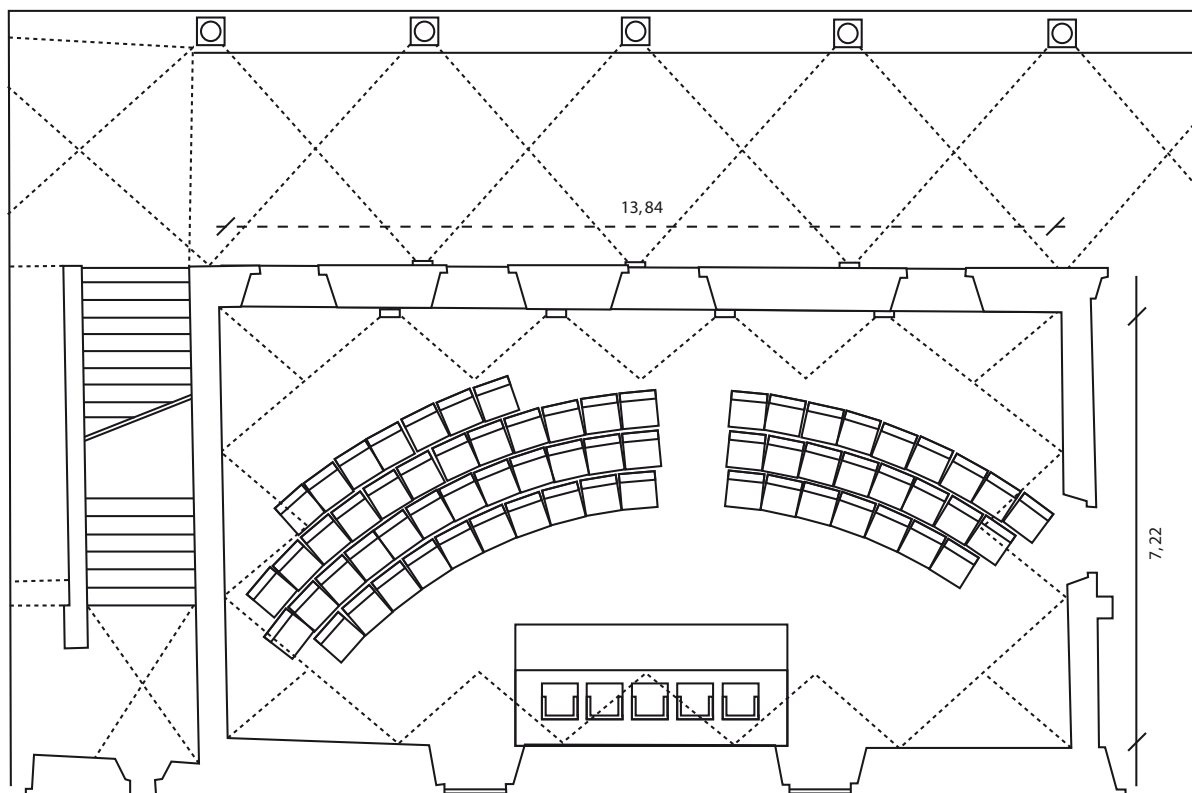

Convitto della Calza

Convitto della Calza | Piazza Della Calza, 6 50125 - Firenze , Italia | Tel. +39 055 222287 Fax +39 055 223912
www.calza.it • info@calza.it

Pitti

DIMENSIONS

Capacity: 100 Pax
Maximum height: 5,15 mt
Surface area : 100 sq. mt

FLOOR PLAN

Semi - circular

ADDITIONAL AMENITIES

Open Arcade

EQUIPPED WITH

- Conference system: Chairperson's desk and audience desks each with microphone
- PC and central slide video projector
- Overhead projector
- one ADSL and ISDN connection to local or external network for every two desks
- audio recording on cassette
- PC video projection
- VHS video projection
- VHS and DVD video recording
- simultaneous translation booths
- single, double and central slide projection