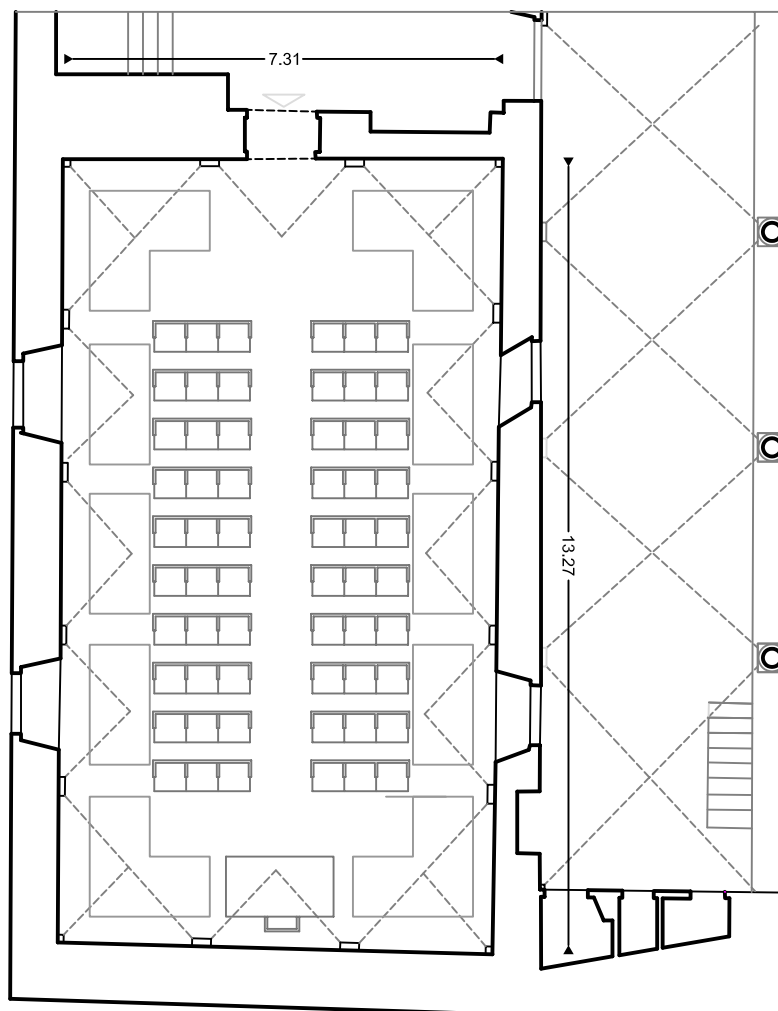

Convitto della Calza

Convitto della Calza | Piazza Della Calza, 6 50125 - Firenze , Italia | Tel. +39 055 222287 Fax +39 055 223912
www.calza.it • info@calza.it

Michelangelo

DIMENSIONS

Capacity: 20 Pax

FLOOR PLAN

Central Table

ADDITIONAL AMENITIES

EQUIPPED WITH

- ADSL and ISDN connection to local or external network
- overhead projector
- VHS or PC video projection
- Single and double slide projection