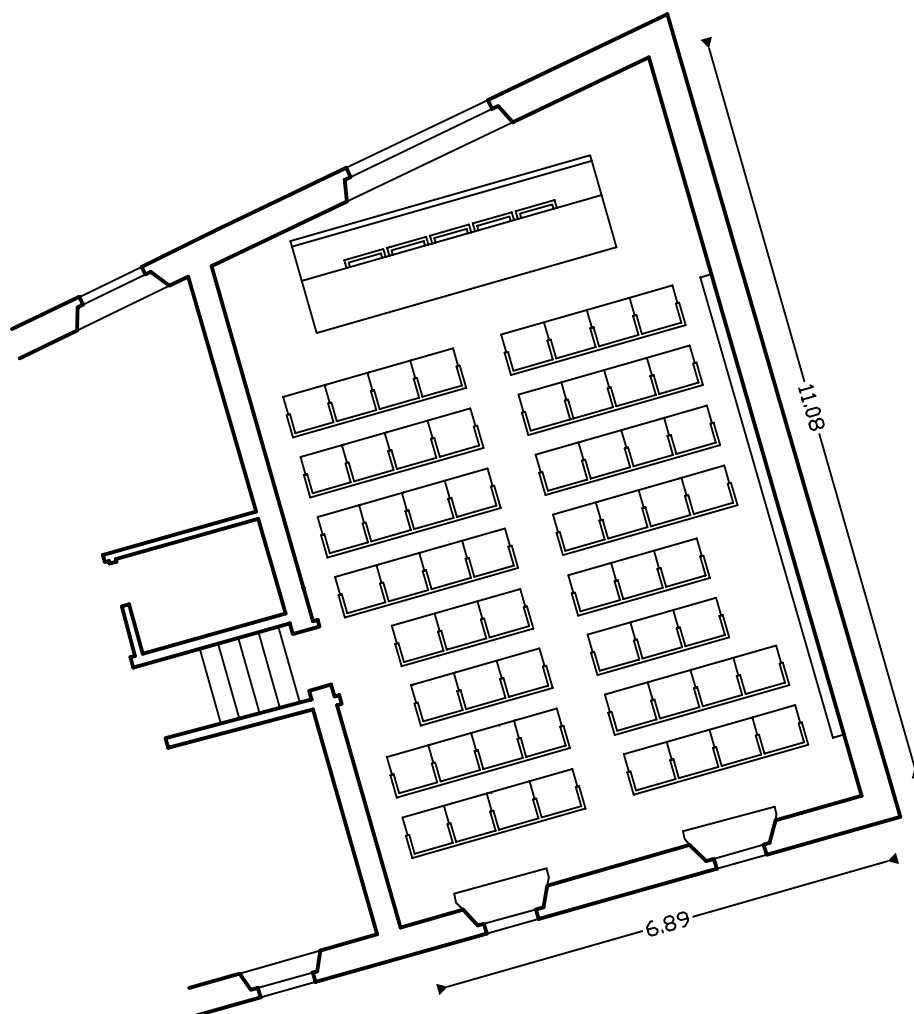

Convitto della Calza

Convitto della Calza | Piazza Della Calza, 6 50125 - Firenze , Italia | Tel. +39 055 222287 Fax +39 055 223912
www.calza.it • info@calza.it

Bargello

DIMENSIONS

Capacity: 30-60 Pax
Maximum height: 3,16 mt
Superface area : 72 sq. mt

FLOOR PLAN

Seats may be arranged in
audience or horseshoe fashion

ADDITIONAL AMENITIES

EQUIPPED WITH

- Loudspeaker system
- ADSL and ISDN connection to local or external network
- Overhead projector
- VHS or PC video projection
- Single, double and central slide projection